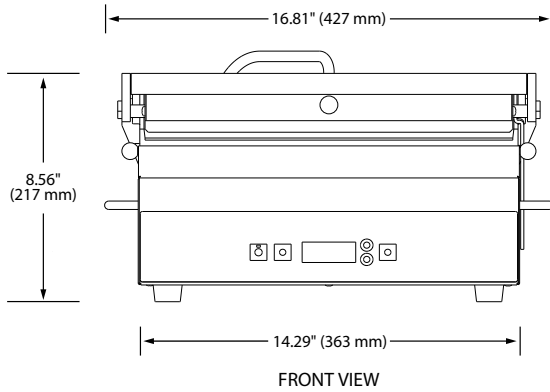

Panini Grills

Models: PG14G-1 ; PG14F-1 ; PG14FG-1

PG14G-1
PG14F-1
PG14FG-1

FRONT VIEW