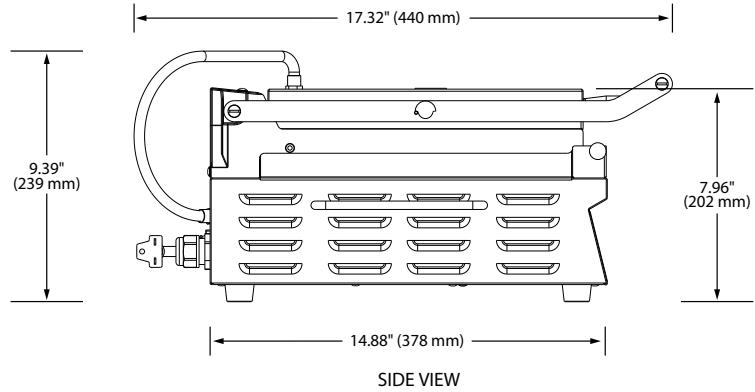

SIDE VIEW

SPECIFICATIONS

Panini Grills

The shaded areas contain electrical information for International models

Model	Plate Description		Dimensions (W x D x H)	Voltage	Watts	Amps	Hz	Plug	Approx. Ship Weight
	Bottom Plate	Top Plate							
PG14G-1	Grooved	Grooved	16.81 " x 17.32 " x 8.56 " (427 x 440 x 217 mm)	120	1800	15	50-60	NEMA 5-15P or NEMA 5-20P ♣	23 lbs. (11 kg)
				220	1610	7.3	50-60	Schuko, BS-1363, AS3112 and CCC	
				230	1760	7.7			
				240	1920	8			
				220/60	1610	7.3	60	BS	
PG14F-1	Flat	Flat	16.81 " x 17.32 " x 8.56 " (427 x 440 x 217 mm)	120	1800	15	50-60	NEMA 5-15P or NEMA 5-20P ♣	23 lbs. (11 kg)
				220	1610	7.3	50-60	Schuko, BS-1363, AS3112 and CCC	
				230	1760	7.7			
				240	1920	8			
				220/60	1610	7.3	60	BS	
PG14FG-1	Flat	Grooved	16.81 " x 17.32 " x 8.56 " (427 x 440 x 217 mm)	120	1800	15	50-60	NEMA 5-15P or NEMA 5-20P ♣	23 lbs. (11 kg)
				220	1610	7.3	50-60	Schuko, BS-1363, AS3112 and CCC	
				230	1760	7.7			
				240	1920	8			
				220/60	1610	7.3	60	BS	

♣ Canadian models use NEMA 5-20P.

CORD LOCATION

Back of unit bottom left-hand side.

PLUG CONFIGURATIONS

NEMA 5-15P

NEMA 5-20P

AS3112

BS-1363

Schuko 7/7

CCC

PRODUCT SPECS

Panini Grills

The Panini Grill shall be Model ... as distributed for the Hatco Corporation, Milwaukee, WI 53234 U.S.A.

The Panini Grill shall be rated at ... watts, ... volts, and be ... inches (millimeters) in overall width.

It shall consist of easy-to-clean stainless steel frame and aluminum cooking plates.